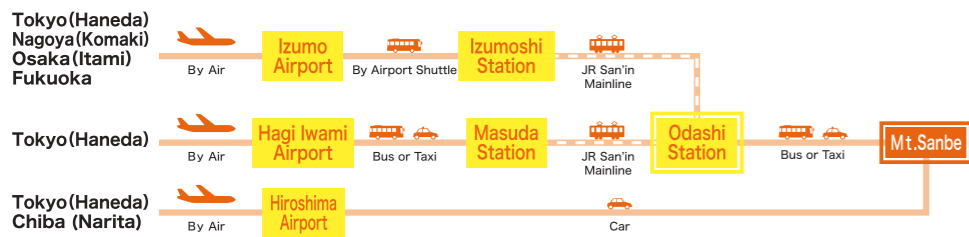

ACCESS MAP

Access to Mt.Sanbe area

By Air

By Train

By Express Bus

Get More Info about Sanbe Area

Sanbe Area
Official Website

Publisher : Sanbe Area Tourism Promotion Association
(三瓶山広域ツーリズム振興協議会)

National Park Mt.SANBE

SANBE AREA OFFICIAL GUIDE BOOK

*Wonderous experiences
await you here!*

Sanbe Area, Shimane Pref., Japan
Oda City / Inan Town / Misato Town