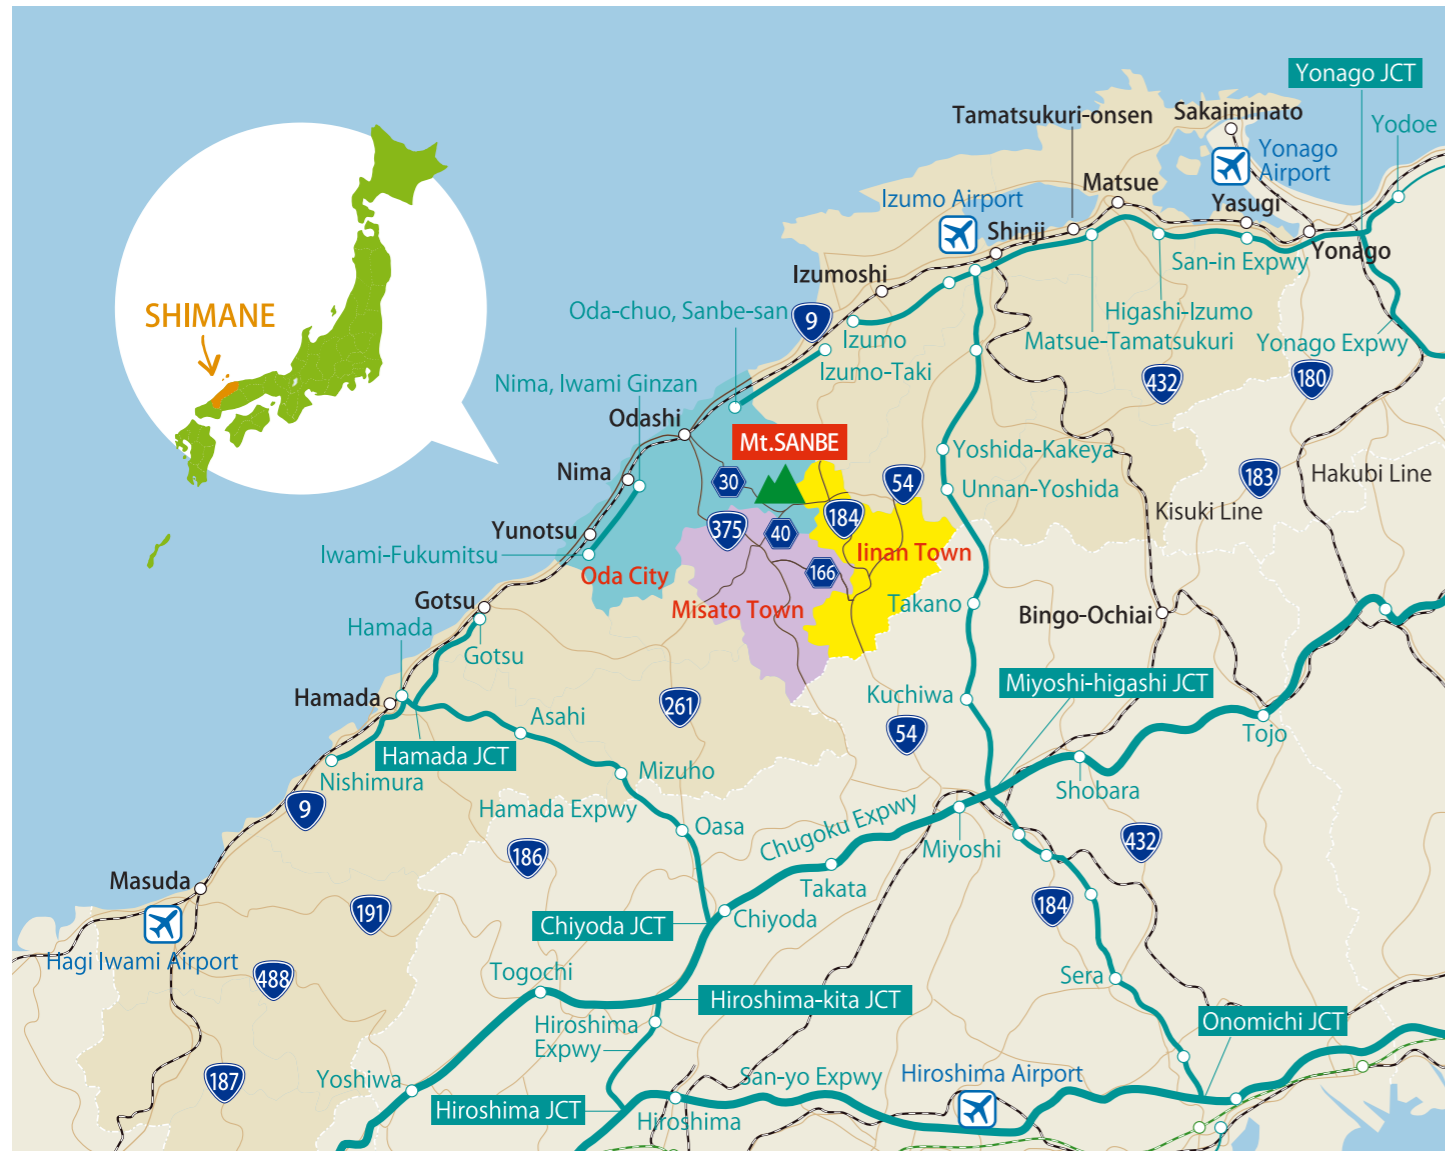

ACCESS MAP

Access to Mt.Sanbe area

By Air

By Train

By Express Bus

Get More Info about Sanbe Area

Sanbe Area
Official Website

Publisher : Sanbe Area Tourism Promotion Association
(三瓶山広域ツーリズム振興協議会)

National Park Mt.SANBE

SANBE AREA OFFICIAL GUIDE BOOK

*Wonderous experiences
await you here!*

Sanbe Area, Shimane Pref., Japan
Oda City / Inan Town / Misato Town