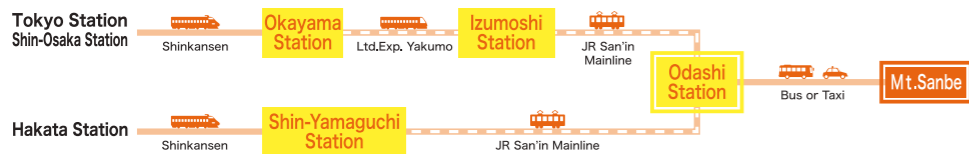

ACCESS MAP

Access to Mt.Sanbe area

By Air

By Train

By Express Bus

Get More Info about Sanbe Area

Sanbe Area
Official Website

Publisher : Sanbe Area Tourism Promotion Association
(三瓶山広域ツーリズム振興協議会)

National Park Mt.SANBE

SANBE AREA OFFICIAL GUIDE BOOK

*Wonderous experiences
await you here!*

Sanbe Area, Shimane Pref., Japan
Oda City / Inan Town / Misato Town